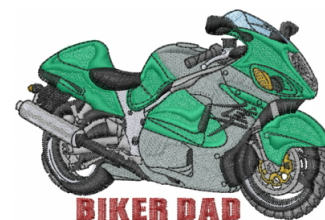

Name: Biker Dad

SKU: MED01-19890

Brand: Machine Embroidery Designs

Unique Colors: 13 (16 color Stops)

Unique Colors

	Color Name (Color Code)	Manufacturer - Type
	Super White (1001) [No Color Selected]	madeira - rayon
	Dusty Lilac (1263) [No Color Selected]	madeira - rayon
	Crocus (286)	Exquisite - Polyester 1000m