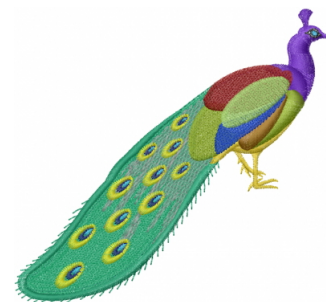

**Name:** Peacock

**SKU:** MED01-19722

**Brand:** Machine Embroidery Designs

**Unique Colors:** 13 (16 color Stops)

## Unique Colors

	<b>Color Name (Color Code)</b>	<b>Manufacturer - Type</b>
	Super White (1001) [No Color Selected]	madeira - rayon
	Dusty Lilac (1263) [No Color Selected]	madeira - rayon
	Crocus (286)	Exquisite - Polyester 1000m

# Complete Color Sequence

#		Color Name (Color Code)	Manufacturer - Type
1		Super White (1001) [No Color Selected]	madeira - rayon
2		Super White (1001) [No Color Selected]	madeira - rayon
3		Crocus (286)	Exquisite - Polyester 1000m