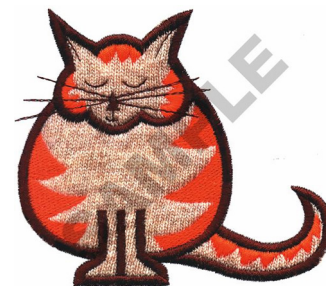

Name: CAT APPLIQUE

SKU: GN01-19472

Brand: Great Notions

Unique Colors: 13 (3 color Stops)

Unique Colors

	Color Name (Color Code)	Manufacturer - Type
	Super White (1001) [No Color Selected]	madeira - rayon
	Dusty Lilac (1263) [No Color Selected]	madeira - rayon
	Crocus (286)	Exquisite - Polyester 1000m

Complete Color Sequence

#		Color Name (Color Code)	Manufacturer - Type
1		Super White (1001) [No Color Selected]	madeira - rayon
2		Super White (1001) [No Color Selected]	madeira - rayon
3		Crocus (286)	Exquisite - Polyester 1000m