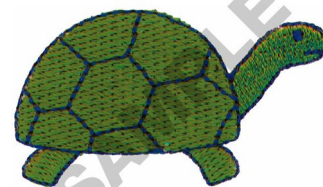

**Name:** TURTLE

**SKU:** GN01-19402

**Brand:** Great Notions

**Unique Colors:** 13 (2 color Stops)

## Unique Colors

	<b>Color Name (Color Code)</b>	<b>Manufacturer - Type</b>
	Super White (1001) [No Color Selected]	madeira - rayon
	Dusty Lilac (1263) [No Color Selected]	madeira - rayon
	Crocus (286)	Exquisite - Polyester 1000m