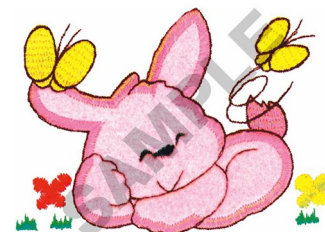

Name: BUNNY & BUTTERFLY APPLIQUE

SKU: GN01-19228

Brand: Great Notions

Unique Colors: 13 (6 color Stops)

Unique Colors

	Color Name (Color Code)	Manufacturer - Type
	Super White (1001) [No Color Selected]	madeira - rayon
	Dusty Lilac (1263) [No Color Selected]	madeira - rayon
	Crocus (286)	Exquisite - Polyester 1000m