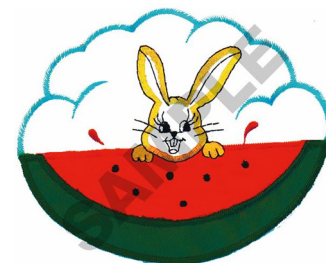

Name: RABBIT & WATERMELON APPLIQUE

SKU: GN01-19084

Brand: Great Notions

Unique Colors: 13 (7 color Stops)

Unique Colors

	Color Name (Color Code)	Manufacturer - Type
	Super White (1001) [No Color Selected]	madeira - rayon
	Dusty Lilac (1263) [No Color Selected]	madeira - rayon
	Crocus (286)	Exquisite - Polyester 1000m