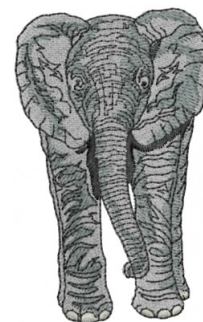

Name: Elephant

SKU: MED01-18966

Brand: Machine Embroidery Designs

Unique Colors: 13 (4 color Stops)

Unique Colors

	Color Name (Color Code)	Manufacturer - Type
	Super White (1001) [No Color Selected]	madeira - rayon
	Dusty Lilac (1263) [No Color Selected]	madeira - rayon
	Crocus (286)	Exquisite - Polyester 1000m

Complete Color Sequence

#		Color Name (Color Code)	Manufacturer - Type
1		Super White (1001) [No Color Selected]	madeira - rayon
2		Super White (1001) [No Color Selected]	madeira - rayon
3		Crocus (286)	Exquisite - Polyester 1000m