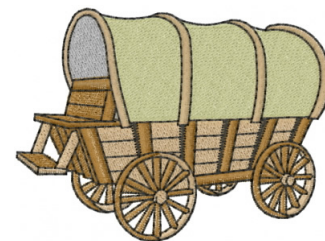

Name: Covered Wagon

SKU: MED01-18938

Brand: Machine Embroidery Designs

Unique Colors: 13 (5 color Stops)

Unique Colors

	Color Name (Color Code)	Manufacturer - Type
	Super White (1001) [No Color Selected]	madeira - rayon
	Dusty Lilac (1263) [No Color Selected]	madeira - rayon
	Crocus (286)	Exquisite - Polyester 1000m

Complete Color Sequence

#		Color Name (Color Code)	Manufacturer - Type
1		Super White (1001) [No Color Selected]	madeira - rayon
2		Super White (1001) [No Color Selected]	madeira - rayon
3		Crocus (286)	Exquisite - Polyester 1000m