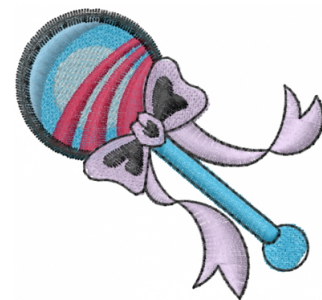

Name: Obama Rattle

SKU: MED01-18432

Brand: Machine Embroidery Designs

Unique Colors: 13 (6 color Stops)

Unique Colors

	Color Name (Color Code)	Manufacturer - Type
	Super White (1001) [No Color Selected]	madeira - rayon
	Dusty Lilac (1263) [No Color Selected]	madeira - rayon
	Crocus (286)	Exquisite - Polyester 1000m

Complete Color Sequence

#		Color Name (Color Code)	Manufacturer - Type
1		Super White (1001) [No Color Selected]	madeira - rayon
2		Super White (1001) [No Color Selected]	madeira - rayon
3		Crocus (286)	Exquisite - Polyester 1000m