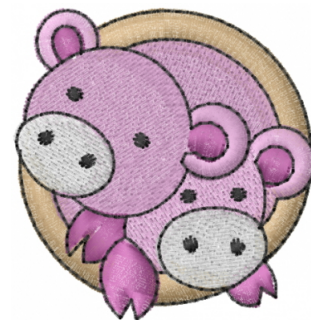

**Name:** Noahs Pigs

**SKU:** MED01-18410

**Brand:** Machine Embroidery Designs

**Unique Colors:** 13 (5 color Stops)

## Unique Colors

	<b>Color Name (Color Code)</b>	<b>Manufacturer - Type</b>
	Super White (1001) [No Color Selected]	madeira - rayon
	Dusty Lilac (1263) [No Color Selected]	madeira - rayon
	Crocus (286)	Exquisite - Polyester 1000m