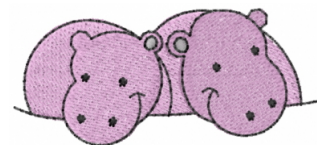

Name: Noahs Hippos

SKU: MED01-18407

Brand: Machine Embroidery Designs

Unique Colors: 13 (3 color Stops)

Unique Colors

	Color Name (Color Code)	Manufacturer - Type
	Super White (1001) [No Color Selected]	madeira - rayon
	Dusty Lilac (1263) [No Color Selected]	madeira - rayon
	Crocus (286)	Exquisite - Polyester 1000m

Complete Color Sequence

#		Color Name (Color Code)	Manufacturer - Type
1		Super White (1001) [No Color Selected]	madeira - rayon
2		Super White (1001) [No Color Selected]	madeira - rayon
3		Crocus (286)	Exquisite - Polyester 1000m