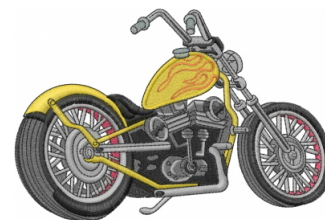

Name: Motorcycle Chopper

SKU: MED01-18385

Brand: Machine Embroidery Designs

Unique Colors: 13 (7 color Stops)

Unique Colors

	Color Name (Color Code)	Manufacturer - Type
	Super White (1001) [No Color Selected]	madeira - rayon
	Dusty Lilac (1263) [No Color Selected]	madeira - rayon
	Crocus (286)	Exquisite - Polyester 1000m