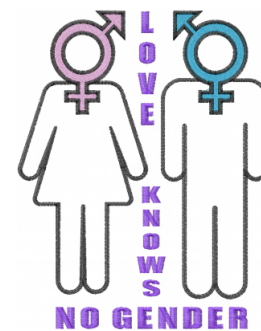

Name: Gender Symbols

SKU: MED01-18375

Brand: Machine Embroidery Designs

Unique Colors: 13 (7 color Stops)

Unique Colors

	Color Name (Color Code)	Manufacturer - Type
	Super White (1001) [No Color Selected]	madeira - rayon
	Dusty Lilac (1263) [No Color Selected]	madeira - rayon
	Crocus (286)	Exquisite - Polyester 1000m